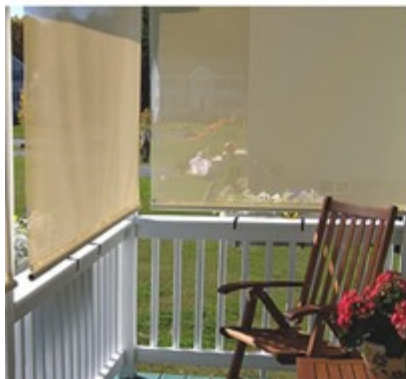

Obtaining necessary permits is the sole responsibility of purchaser. Customers agree to hold ScreenHouses Unlimited and manufacturer free of any liability for improper installation, maintenance and repair.

All Prices in Canadian Dollars. Delivery to major centres in Canada is included! No Extra Charges! No Silly Fees! Only applicable taxes are extra.

We accept VISA, MasterCard and PayPal payments
 OR get a 5% discount by sending a Certified Cheque.
 Please note special or custom orders not returnable.

**For Information or to order
CALL (800) 922-4760**