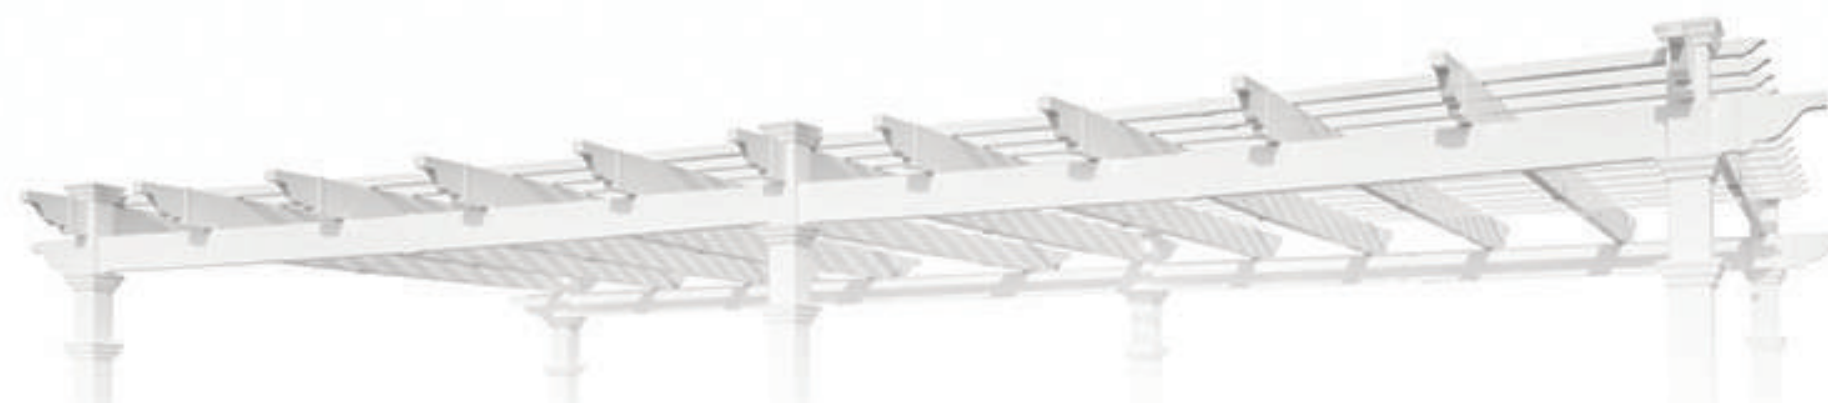

New England Arbors

Leadership by Design

FLAT TOP - COMPOSITE

FREESTANDING

ATTACHED

CANOPIED

FREESTANDING

LOUVERED

FREESTANDING

ATTACHED