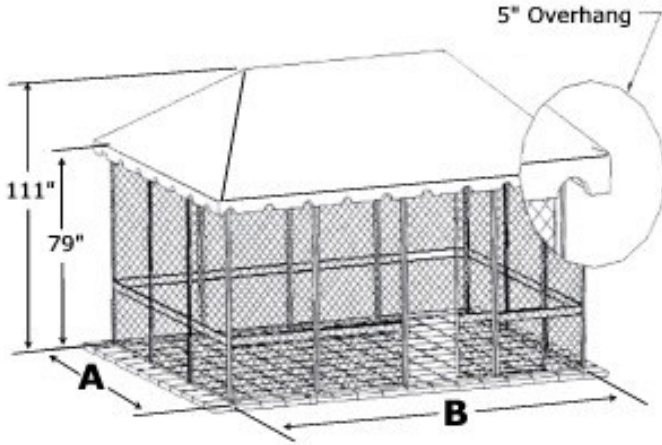

Size	A	B
11'3" x 11'3" (GZ 1111)	135 5/8"	11'3" (135 5/8")
11'3" x 15' (GZ 1115)	135 5/8"	15' (180 1/2")
11'3" x 18'9" (GZ 1118)	135 5/8"	18'9" (225 3/8")
11'3" x 22'6" (GZ 1122)	135 5/8"	22'6" (270 1/4")

Warranty

Jardin Gazebo's and Screen Rooms are guaranteed free from all defects in workmanship and materials for a period of 1 (one) year following shipment of the unit from the factory. Due to the nature of the fiberglass screening used in these items, Veranda Jardin cannot guarantee the screen itself after the box has been opened. This warranty is void in the event the unit has been subject to abuse or incorrect assembly. Veranda Jardin is not responsible for damage caused by weather.

Options

Options	Description	Price CAN$
Roof Color Choices - Navy Blue, Hunter Green, White, Medium Gray, Burgundy and Taupe		Included
Frame Color	White or Taupe	Included
Additional Doors	Single Door (not available on round models)	$305.00
Single Windbreaker panels	1/3 size for bottom panel clear or smoked Mylar	$101.50 each
	1/3 size for bottom panel any vinyl color	$106.25 each
Double Hinged Mylar Window panels	2/3 size for top panel Any color vinyl, clear or smoked Mylar	$143.65 each
Replacement Tops	For Veranda Jardin models only. Always available Cost dependent on size required	
The options below apply only to the "Wall Attached" screen room enclosures by Veranda Jardin		
Lower or Raise back wall height from std. 98"	If you have less than the recommended height from deck floor or desire a higher back wall	NA

Obtaining necessary permits is the sole responsibility of purchaser. Customers agree to hold ScreenHouses Unlimited and manufacturer free of any liability for improper installation, maintenance and repair.

**All Prices in CDN$ — Delivery included in Canada
No hidden costs — No handling fees — No silly fees**

We accept VISA, MasterCard and PayPal payments
Please note special or custom orders not returnable.

**For Information or to order
CALL (800) 922-4760**