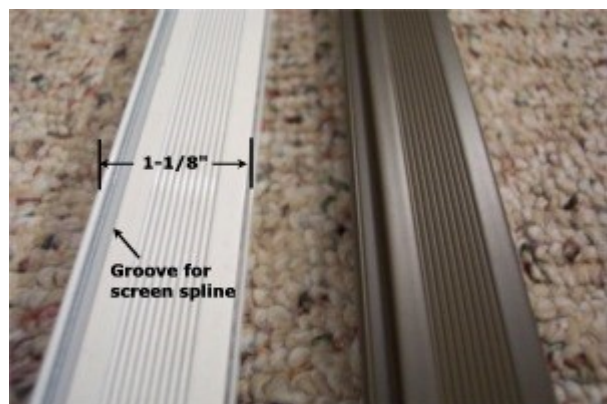

- Frame measures 1-1/8" wide x 3/4" extruded aluminum with baked on enamel finish - in **white or taupe**. Extrusion is 1/8" thick
- 44" out-swinging door is standard
- Full one year warranty.
- **All pricing in ($) CDN Dollars**
- The triple ply, heat sealed (welded joints), 14 ounce soft vinyl roof is made to last!**Vinyl Color Choices** - Green, Blue, Gray, Taupe, Burgundy, Terra Cotta & White