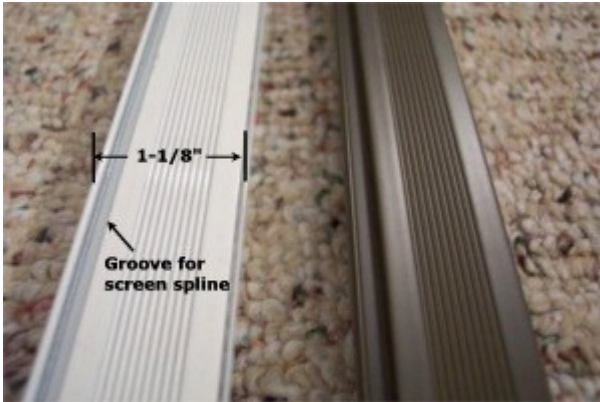

14 oz Heat Sealed Seams...
Vinyl Top Colors

- This is a very high quality, long lasting gazebo style room that is easily assembled within a few hours.
- The unit comes with instructions.
- Frame color choices are White or Taupe (dark brown) - see below.
- **Prices are in $CAN** for Delivery Included in Canada