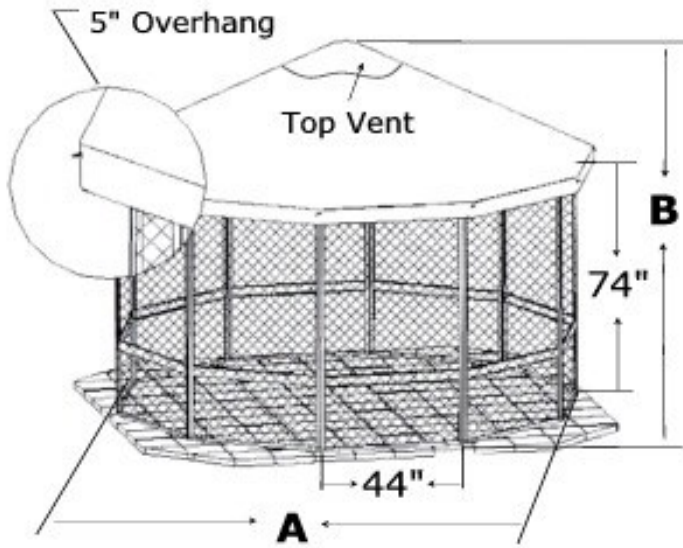

Options

Size	A	B	# of Panels
11' Round (GZ 9109)	131 1/4"	106"	9 x 44"
12' Round (GZ 9210)	145 1/4"	111"	10 x 44"
13' Round (GZ 9311)	159 3/8"	112"	11 x 44"
14' Round (GZ 9412)	173 3/8"	116 1/2"	12 x 44"

Warranty

Jardin Gazebo's and Screen Rooms are guaranteed free from all defects in workmanship and materials for a period of 1 (one) year following shipment of the unit from the factory. Due to the nature of the fiberglass screening used in these items, Veranda Jardin cannot guarantee the screen itself after the box has been opened. This warranty is void in the event the unit has been subject to abuse or incorrect assembly. Veranda Jardin is not responsible for damage caused by weather.

Options	Description	Price CAN$
Roof Color Choices - Navy Blue, Hunter Green, White, Medium Gray, Burgundy and Taupe		Included
Frame Color	White or Taupe	Included
Additional Doors	Single Door (not available on round models)	$305.00
Single Windbreaker panels	1/3 size for bottom panel clear or smoked Mylar	$101.50 each
	1/3 size for bottom panel any vinyl color	$106.25 each
Double Hinged Mylar Window panels	2/3 size for top panel Any color vinyl, clear or smoked Mylar	$143.65 each
Replacement Tops	For Veranda Jardin models only. Always available Cost dependent on size required	
The options below apply only to the "Wall Attached" screen room enclosures by Veranda Jardin		
Lower or Raise back wall height from std. 98"	If you have less than the recommended height from deck floor or desire a higher back wall	$305.00

Obtaining necessary permits is the sole responsibility of purchaser. Customers agree to hold ScreenHouses Unlimited and manufacturer free of any liability for improper installation, maintenance and repair.

**All Prices in CDN$ — Delivery included in Canada
No hidden costs — No handling fees — No silly fees**

We accept VISA, MasterCard and PayPal payments
Please note special or custom orders not returnable.

**For Information or to order
CALL (800) 922-4760**