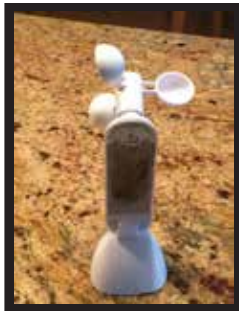

Wind and Sun Sensors

STARTING AT

$120