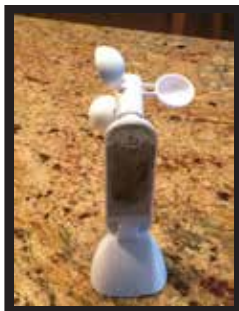

Wind and Sun Sensors

STARTING AT

$120