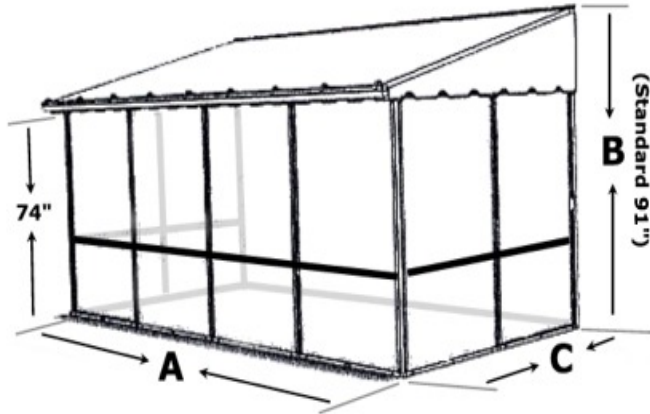

Model #	Actual Size (with 74" x 44" frames)			UNIT ONLY		UNIT WITH FULL SET OF PRIVACY PANELS (Savings of $20.00 per screen panel)	
	C Projection = Out from House	A Width = Along the House	# of Screen Panels	Price $CAN -Credit Card-	Price $CAN -Certified Cheque-	Price $CAN -Credit Card-	Price $CAN -Certified Cheque-
GR-1000-7	7'6"	10'	7	$2360.00	$2242.00	$3131.00	$2973.50
GR-1100-7	7'6"	11'3"	7	$2695.00	$2560.25	$3465.00	$3291.75
GR-1500-7	7'6"	15'	8	$3095.00	$2940.25	$3975.00	$3776.25
GR-1800-7	7'6"	18'9"	9	$3440.00	$3268.00	$4430.00	$4207.50
GR-2200-7	7'6"	22'6"	10	$3860.00	$3667.00	$4960.00	$4712.00
GR-2600-7	7'6"	26'3"	11	$4195.00	$3985.25	$5405.00	$5134.75
GR-3000-7	7'6"	30'	12	$4620.00	$4389.00	$5940.00	$5643.00
GR-3300-7	7'6"	33'9"	13	$4940.00	$4693.00	$6370.00	$6051.50
GR-3700-7	7'6"	37'	14	$5260.00	$4997.00	$6800.00	$6460.00
GR-1000-10	10'	10'	9	$2895.00	$2750.25	$3885.00	$3690.75
GR-1100-10	10'	11'3"	9	$3260.00	$3097.00	$4250.00	$4037.50
GR-1500-10	10'	15'	10	$3680.00	$3496.00	$4780.00	$4541.00
GR-1800-10	10'	18'9"	11	$4040.00	$3838.00	$5250.00	$4987.50
GR-2200-10	10'	22'6"	12	$4495.00	$4270.25	$5815.00	$5524.25
GR-2600-10	10'	26'3"	13	$4840.00	$4598.00	$6270.00	$5956.50
GR-3000-10	10'	30'	14	$5295.00	$5030.25	$6835.00	$6493.25
GR-3300-10	10'	33'9"	15	$5675.00	$5391.25	$7325.00	$6958.75
GR-3700-10	10'	37'	16	$6025.00	$5723.75	$7785.00	$7395.75

Obtaining necessary permits is the sole responsibility of purchaser. Customers agree to hold ScreenHouses Unlimited and manufacturer free of any liability for improper installation, maintenance and repair.

All Prices in Canadian Dollars. Delivery to major centres in Canada is included! No Extra Charges! No Silly Fees! Only applicable taxes are extra.