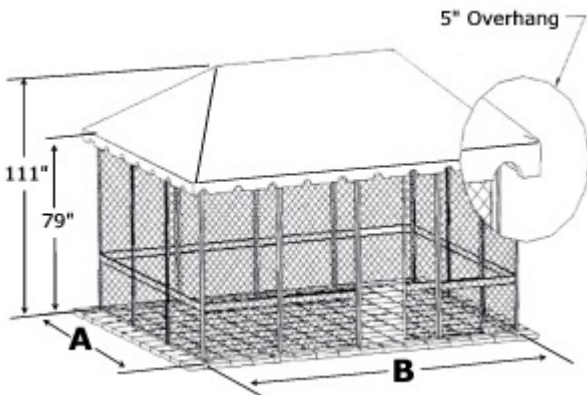

**For Information or to order  
CALL (800) 922-4760**

- Ideal for hot tubs. These panels are 79" high and a complete sliding screen door system is also part of this package. It comes with either white or taupe frames and a 6 color choices of a triple ply vinyl top.
- The roof rafter system is made with 1" diameter galvalum extrusions for rustproof strength and durability.
- The roof system has been specially designed with a 25 degree pitch (boasting a 111" peak height). This allows for a 4 season set up preventing an extreme accumulation of snow on the roof. An interior heat source (such as a hot tub) could make snow on the roof stick to the vinyl so we would always recommend common sense when dealing with snow.
- 45" sliding door assembly - specialized top rail roller system allows for a strong, easy sliding door.
- The vinyl top has a patented system of air circulation vents while being 100% waterproof.
- This is a very high quality, long lasting gazebo style room that is easily assembled within a few hours.
- The triple ply, heat sealed (welded joints), 14 ounce soft vinyl roof is made to last!
- Vinyl Top Color Choices - Hunter Green, Dark Blue, Gray, Taupe, Burgundy or White
- Frame is 1-1/8" wide x 3/4" thick aluminum with baked on enamel finish - **in white or taupe**. Total height of each frame is 79".
- 1" diameter 'galvalum' supporting structure every 44"
- Privacy panels / wind breaker panels **are included with this unit!** Simply snap them in behind the screen.
- The kit includes complete brackets and moldings to secure your unit to the deck or patio.
- As an option, decorative aluminum side walls may be incorporated into your unit for added beauty and style.
- Each screen panel is 44" wide and 79" high for easy walk through
- Extrusion is 1/8" thick
- Full one year warranty.