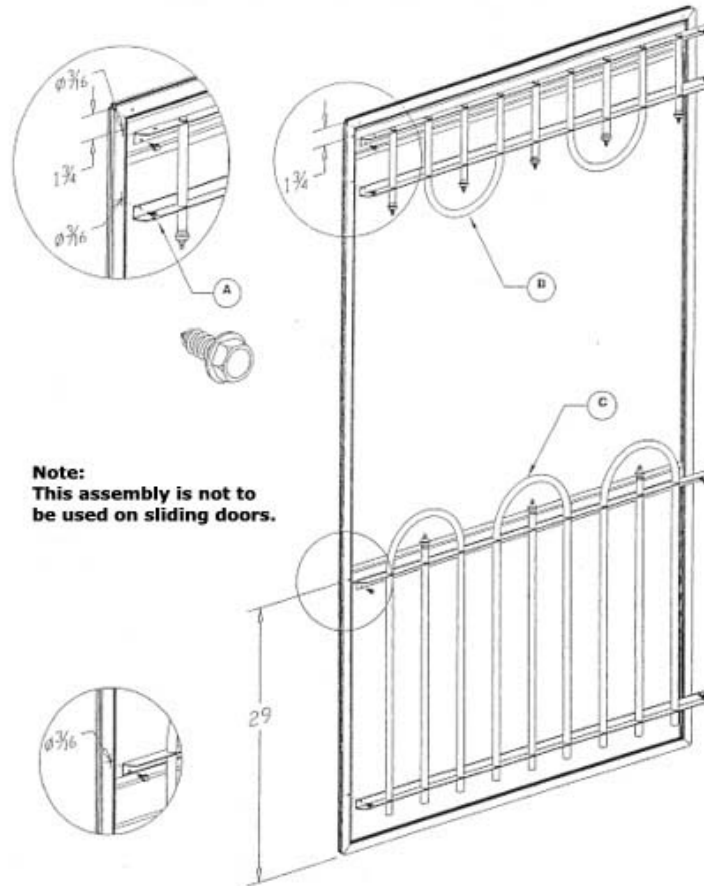

**Decoration Kits Available
for G-149, G-189 & G-219
Spa Enclosures only**

Note:
This assembly is not to
be used on sliding doors.

Roof Colors

- Taupe
- White
- Navy Blue
- Hunter Green
- Medium Gray
- Burgundy