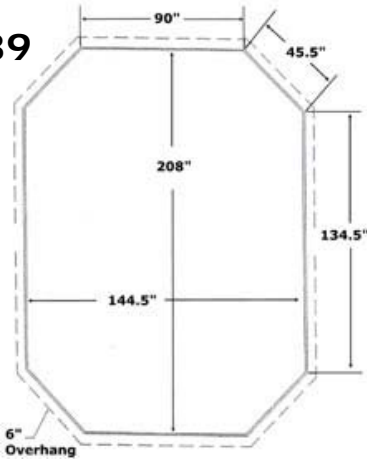

Specifications & Options

G219

G189

G149

Warranty

Jardin Gazebo's and Screen Rooms are guaranteed free from all defects in workmanship and materials for a period of 1 (one) year following shipment of the unit from the factory. Due to the nature of the fiberglass screening used in these items, Veranda Jardin cannot guarantee the screen itself after the box has been opened. This warranty is void in the event the unit has been subject to abuse or incorrect assembly. Veranda Jardin is not responsible for damage caused by weather.

Options	Comments	CDN$ Price
Roof Color Choices Navy Blue, Hunter Green, Medium Gray, White & Taupe	Colors may not show accurately on your monitor	Included
Frame Color	White or Taupe	Included
Additional Doors	Single Door	$200.00 each
Single Windbreaker panels	1/3 size for bottom panel Any color vinyl or clear Mylar	$50.00 each
Double Hinged Mylar Window panels	2/3 size for top panel Any color vinyl or clear Mylar	$85.00 each
Decoration Kits White or Taupe (See Below)	Mounted to exterior frame. Cannot be mounted on the sliding door.	$155.00 each
Replacement Tops Veranda Jardin models only	Always available	Dependant on size required

**Decoration Kits Available
for G-149, G-189 & G-219
Spa Enclosures only**

Note:
This assembly is not to
be used on sliding doors.

Roof Colors

- Taupe
- White
- Navy Blue
- Hunter Green
- Medium Gray
- Burgundy