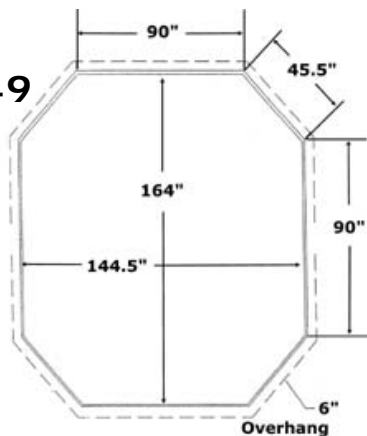

G149

Warranty

Jardin Gazebo's and Screen Rooms are guaranteed free from all defects in workmanship and materials for a period of 1 (one) year following shipment of the unit from the factory. Due to the nature of the fiberglass screening used in these items, Veranda Jardin cannot guarantee the screen itself after the box has been opened. This warranty is void in the event the unit has been subject to abuse or incorrect assembly. Veranda Jardin is not responsible for damage caused by weather.

Options	Comments	CDN$ Price
Roof Color Choices Navy Blue, Hunter Green, Medium Gray, White & Taupe	Colors may not show accurately on your monitor	Included
Frame Color	White or Taupe	Included
Additional Doors	Single Door	$200.00 each
Single Windbreaker panels	1/3 size for bottom panel Any color vinyl or clear Mylar	$50.00 each
Double Hinged Mylar Window panels	2/3 size for top panel Any color vinyl or clear Mylar	$85.00 each
Decoration Kits White or Taupe (See Below)	Mounted to exterior frame. Cannot be mounted on the sliding door.	$155.00 each
Replacement Tops Veranda Jardin models only	Always available	Dependant on size required