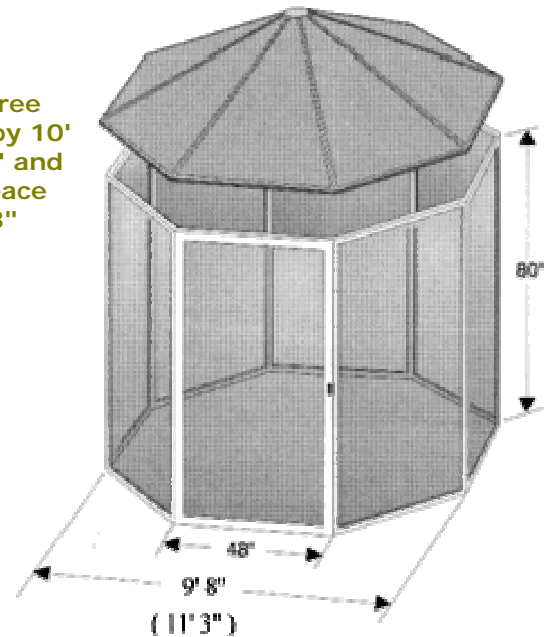

All Prices in Canadian Dollars. Delivery to major centres in Canada is included. No Extra Charges! No Silly Fees! Only applicable taxes are extra.

We accept VISA, MasterCard and PayPal payments OR get a 5% discount by sending a Certified Cheque. Please note special or custom orders not returnable.

For Information or to order CALL (800) 922-4760