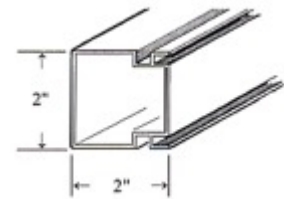

The pricing table below is a **PRICE SAMPLING** for the **WALLS ONLY!** You may call us toll free to submit your complete measurements and receive a quotation. 1.800.922.4760

Projection	Width	Wall Height	Kick-plate	Price $CDN -Credit Card-	Price $CDN -Certified Check-
8'	12'	8'	none	$1609.40	$1528.93
			18"	$1762.80	$1674.66
			24"	$1842.10	$1750.00
10'	20'	8'	none	$1882.40	$1788.28
			18"	$2100.80	$1995.76
			24"	$2215.20	$2104.44
12'	24'	8'	none	$2258.88	$2145.94
			18"	$2520.70	$2394.67
			24"	$2657.20	$2524.34

Not included in your kit:

- Screws to attach u-channel to house wall.
- Sealant for u-channel to concrete or floor connection. We suggest using Tapcon screws in addition to the sealant.
- Screen roller to insert screen and round vinyl spline

Obtaining necessary permits is the sole responsibility of purchaser. Customers agree to hold ScreenHouses Unlimited and manufacturer free of any liability for improper installation, maintenance and repair.

All Prices in Canadian Dollars. Delivery to major centres in Canada is FREE! No Extra Charges! No Silly Fees! Only applicable taxes are extra.

We accept VISA, MasterCard and PayPal payments OR get a 5% discount by sending a Certified Cheque.

**For Information or to order
CALL (800) 922-4760**