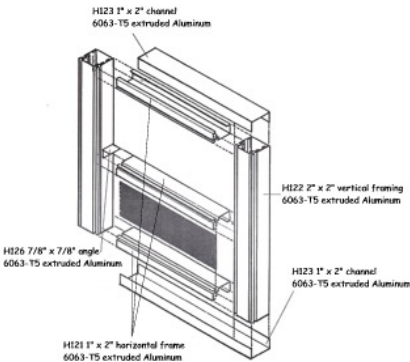

H121 - Horizontal supports...top, bottom and mullion

The pricing table below is a **PRICE SAMPLING** for the **WALLS ONLY!** You may call us toll free to submit your complete measurements and receive a quotation. 1.800.922.4760

Projection	Width	Wall Height	Kick-plate	Price $CDN -Credit Card-	Price $CDN -Certified Check-
8'	12'	8'	none	$1609.40	$1528.93
			18"	$1762.80	$1674.66
			24"	$1842.10	$1750.00
10'	20'	8'	none	$1882.40	$1788.28
			18"	$2100.80	$1995.76
			24"	$2215.20	$2104.44
12'	24'	8'	none	$2258.88	$2145.94
			18"	$2520.70	$2394.67
			24"	$2657.20	$2524.34

Not included in your kit:

- Screws to attach u-channel to house wall.
- Sealant for u-channel to concrete or floor connection. We suggest using Tapcon screws in addition to the sealant.
- Screen roller to insert screen and round vinyl spline

H122 - Vertical supports