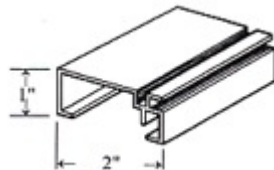

The pricing table below is a **PRICE SAMPLING** for the **WALLS ONLY!** You may call us toll free to submit your complete measurements and receive a quotation. 1.800.922.4760

Projection	Width	Wall Height	Kick-plate	Price \$CDN -Credit Card-	Price \$CDN -Certified Check-
8'	12'	8'	none	\$1609.40	\$1528.93
			18"	\$1762.80	\$1674.66
			24"	\$1842.10	\$1750.00
10'	20'	8'	none	\$1882.40	\$1788.28
			18"	\$2100.80	\$1995.76
			24"	\$2215.20	\$2104.44
12'	24'	8'	none	\$2258.88	\$2145.94
			18"	\$2520.70	\$2394.67
			24"	\$2657.20	\$2524.34

**Not included in your kit:**

- Screws to attach u-channel to house wall.
- Sealant for u-channel to concrete or floor connection. We suggest using Tapcon screws in addition to the sealant.
- Screen roller to insert screen and round vinyl spline

H122 - Vertical supports

H121 - Horizontal supports...top, bottom and mullion

Obtaining necessary permits is the sole responsibility of purchaser. Customers agree to hold ScreenHouses Unlimited and manufacturer free of any liability for improper installation, maintenance and repair.