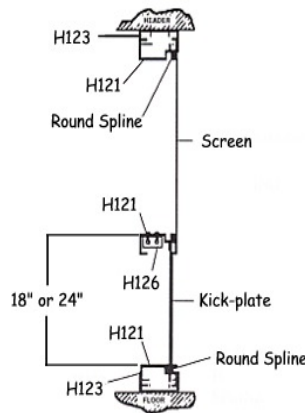

The pricing table below is a **PRICE SAMPLING** for the **WALLS ONLY!** You may call us toll free to submit your complete measurements and receive a quotation. 1.800.922.4760

Projection	Width	Wall Height	Kick-plate	Price \$CDN -Credit Card-	Price \$CDN -Certified Check-
8'	12'	8'	none	\$1609.40	\$1528.93
			18"	\$1762.80	\$1674.66
			24"	\$1842.10	\$1750.00
10'	20'	8'	none	\$1882.40	\$1788.28
			18"	\$2100.80	\$1995.76
			24"	\$2215.20	\$2104.44
12'	24'	8'	none	\$2258.88	\$2145.94
			18"	\$2520.70	\$2394.67
			24"	\$2657.20	\$2524.34

**Not included in your kit:**

- Screws to attach u-channel to house wall.
- Sealant for u-channel to concrete or floor connection. We suggest using Tapcon screws in addition to the sealant.
- Screen roller to insert screen and round vinyl spline

H122 - Vertical supports

H121 - Horizontal supports...top, bottom and mullion

Obtaining necessary permits is the sole responsibility of purchaser. Customers agree to hold ScreenHouses Unlimited and manufacturer free of any liability for improper installation, maintenance and repair.