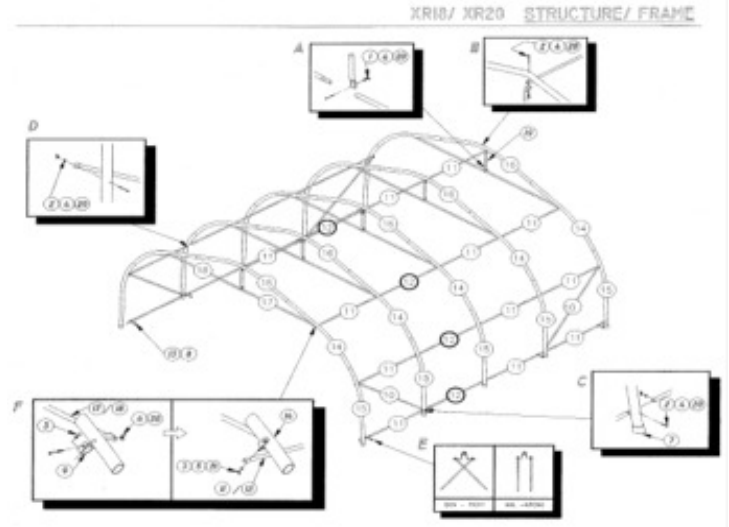

### All about the XR 18/20 Garage Shelter...

- **ROUNDED DOME SHAPE** for increased strength, snow removal and functionality.
- Available in 2 popular widths
- Side walls have additional fabric for securing with sand bags or buried in soil
- Easy to setup with heavy duty nylon rope attach system
- A rounded roof to protect the tarp and easy snow removal
- Rounded corners to protect the tarp
- More efficient width - Easier to exit car
- Large Oval posts forming arches spaced at 60"
- 8 oz./sq. yd. **WELDED** polyethylene top (16 mil. thickness)
- Sides more vertical (adds inside space)
- All bolts treated to provide double the resistance to rust
- Lock washers are used to secure all bolt through connections
- Included are all hardware to bolt frame together
- We make the portable car garage with **NORTH AMERICAN GALVANIZED STEEL** which is treated with an anti-stain formulation.
- 2 cathedral shaped windows for visibility and ease in backing out of shelter (on clear opaque unit only).
- Two [Complete doors](#) supplied - for each end giving easy access from both ends
- Interior height clearances of 96"
- Clear opaque tarp more aesthetic and makes for a brighter interior. The Hunter green makes a colorful option!
- 1 year warranty against manufacturers defects
- Packaged in 3 boxes
- **The XR 18/20 Garages are 18' or 20' feet wide**
- **Prices are in Canadian  Dollars** - - Delivery Included to most major centres in Canada