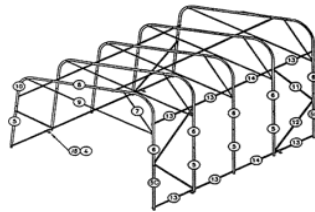

The Single Slope Garage Shelter

Starting at:

\$922.01

\$875.91

Credit Card

Money Order

10' x 16' (up to 10' x 40')

1 Year Manufacturer's Defects Warranty

A great unit to prevent snow from dumping on the neighbour's driveway or ideal for those with space limitations

- Long sidewalls for securing with sand bags or burying in soil
- Rounded roof & corners and a weld-free frame protect the tarp
- Heavy duty nylon rope securing system
- Standard "C" clamps and 14" spikes supplied
- **Clear/opaque** or **gray/white** fabric with 2 windows available in all sizes
- Side door (E-Z door system) option available on all garage shelters
- Frame is 16 gauge, galvanized steel, 1 3/4" x 1 1/8" oval formed.
- Oval posts forming arches spaced every 48"
- Anti-stain treated steel
- All bolts are treated to provide double the resistance to rust
- Included are all hardware to bolt frame together
- Includes diagonal braces on all 4 corners
- 1 year warranty against manufacturers defects

TARP	
Weight	Woven polyethylene fabric, UV stabilized, 5.65 oz per square yard (11 mil thickness),
Colors	Clear opaque with 2 windows
Doors	2 Complete doors with hook & elastic secure system
Attach System	Polytwist rope
Warranty	1 year against all manufacturing defects

FRAME	
Width	10'8"
Standard Clearance	7' (84")
Overall Height	9'10"
Arch Spacing	4'
Arch Dimensions	1 3/4" x 1 1/8" 16 gauge Galvanized steel
Door Supports / Diagonals	1", 18 gauge

Single Slope GARAGE SHELTER -- standard 84" interior clearance