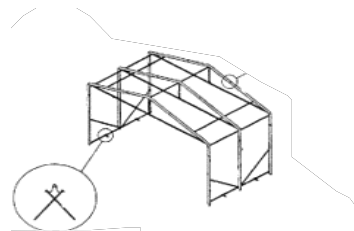

All Prices in Canadian Dollars. Delivery to major centres in Canada is Included! No Extra Charges! No Silly Fees! Only applicable taxes are extra.

Obtaining necessary permits is the sole responsibility of purchaser. Customers agree to hold ScreenHouses Unlimited and manufacturer free of any liability for improper installation, maintenance and repair.

We accept VISA, MasterCard and PayPal payments OR get a 5% discount by sending a Certified Cheque. Please note special or custom orders not returnable.

For Information or to order
CALL (800) 922-4760