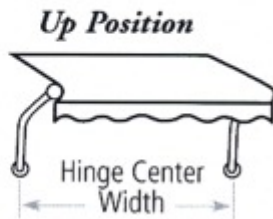

Step-1: Using chart below, Choose the DROP that best suits your needs. This will determine how far down the window the awning will come. The DROP associated with the "Window Height" (A) is only a suggestion. You may choose any of the drops within the table you wish.

Step-2: Measure of window casing - center to center (B). If you mount the awning on the window casing (frame), this measurement is what you need. If you wish to mount the awning on the house wall then you need to add, at least, 1-1/2" on to each side of an "edge to edge" measurement to determine the final measurement. Awnings **cannot** be mounted on shutters.

Note: Get the width you need going up in 1" increments.

Awning Model #	0	1	2	3	4
For Window Heights of:	36"	46"	56"	66"	76"
Projection	18"	24"	30"	35"	42"
Drop Approx.	27"	33"	39"	44"	51"

***NOTE: Awning Width** (hinge center): Is the center to center distance in width between the 2 arms where they mount on wall or casing.