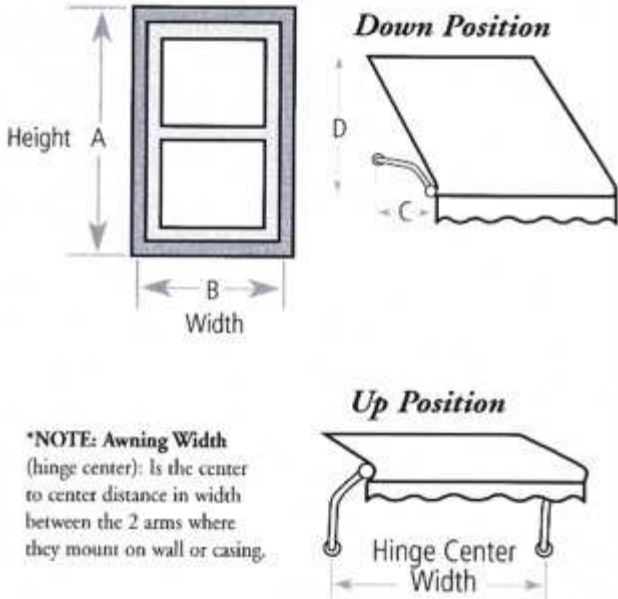

How to Measure... for the Series 5700 fabric roll up window awning

Awnings make a better home. Add window awning kits for shade, or door canopy kits for all weather protection. Retractable patio awnings for sun protection on your backyard deck. Trust us for quality products at discounted prices.

Step-1: Using chart below, Choose the DROP that best suits your needs. This will determine how far down the window the awning will come. The DROP associated with the "Window Height" (A) is only a suggestion. You may choose any of the drops within the table you wish.

Step-2: Measure of window casing - center to center (B). If you mount the awning on the window casing (frame), this measurement is what you need. If you wish to mount the awning on the house wall then you need to add, at least, 1-1/2" on to each side of an "edge to edge" measurement to determine the final measurement. Awnings **cannot** be mounted on shutters.

Step-3: Select a fabric that best compliments your home, from our selection of over 50 fabric choices. The complete line of Sunbrella fabrics is open to you. All we need is a name and number of the fabric you would like. All fabric awning framework is in Bronze finish.

Note: Get the width you need going up in 1" increments.

Awning Model #	0	1	2	3	4
For Window Heights of:	36"	46"	56"	66"	76"
Projection	18"	24"	30"	35"	42"
Drop Approx.	27"	33"	39"	44"	51"

Step-4: Optional Weather Guard cover. The Bronze Finish cover protects fabric when awning is rolled up from rain, sun and snow.

Simply add an additional .80 per inch of width to the price of your awning.

Step-5: To Order - Call 1-800-922-4760 with the following information

	Step-1	Step-2	Step-3		Step-4
Quantity	Series 5700 Window Awning Model#	Awning Width	Fabric Number	Fabric Name	Optional Weather Guard Cover Yes or No

Obtaining necessary permits is the sole responsibility of purchaser. Customers agree to hold ScreenHouses Unlimited and manufacturer free of any liability for improper installation, maintenance and repair.

All Prices in Canadian Dollars. Delivery to major centres in Canada is included! No Extra Charges! No Silly Fees! Only applicable taxes are extra.

We accept VISA, MasterCard and PayPal payments OR get a 5% discount by sending a Certified Cheque. Please note special or custom orders not returnable.

For Information or to order CALL (800) 922-4760