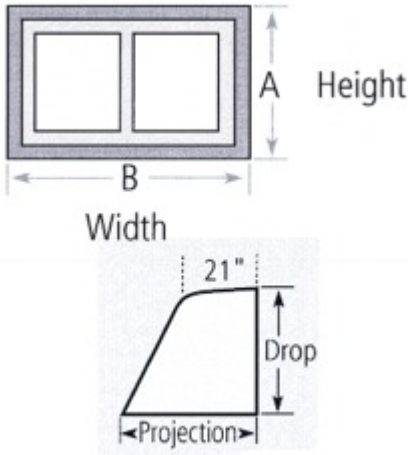

How to Measure... for the Series 4700 fabric casement window awning

Awnings make a better home. Add window awning kits for shade, or door canopy kits for all weather protection. Retractable patio awnings for sun protection on your backyard deck. Trust us for quality products at discounted prices.

Step-1: Using the chart below choose DROP & PROJECTION that

best suits your needs. This will determine how far down the window the awning will come. The DROP associated with the "Window Height" (A) is only a suggestion. You may choose any of the drops within the table you wish. Casement awnings require a minimum of 6" above the window for mounting. Windows opening more than 18" will require additional mounting space.

Step-2: Measure outside of window casing - edge to edge (B). If you mount the awning on the window casing (frame), this measurement is what you need. If you wish to mount the awning on the house wall then you need to add, at least, 1-1/2" on to each side to determine the final measurement. Awnings **cannot** be mounted on shutters.

Step-3: Select a fabric that best compliments your home, from our selection of over 50 fabric choices - The complete line of Sunbrella fabrics is open to you. All we need is a name and number of the fabric you would like. All fabric awning framework is in Bronze finish.

Note: Get the width you need going up in 1" increments.

Awning Model #	6	7	8	9
For Window Heights of:	46"	56"	66"	76"
Projection	30"	32"	35"	38"
Drop Approx.	25"	31"	37"	40"

Step-4: To Order - Call 1-800-922-4760 with the following information

	Step-1	Step-2	Step-3	
Quantity	Series 4700 Window Awning Model#	Awning Width	Fabric Number	Fabric Name

Obtaining necessary permits is the sole responsibility of purchaser. Customers agree to hold ScreenHouses Unlimited and manufacturer free of any liability for improper installation, maintenance and repair.

All Prices in Canadian Dollars. Delivery to major centres in Canada is included! No Extra Charges! No Silly Fees! Only applicable taxes are extra.

We accept VISA, MasterCard and PayPal payments OR get a 5% discount by sending a Certified Cheque. Please note special or custom orders not returnable.

**For Information or to order
CALL (800) 922-4760**