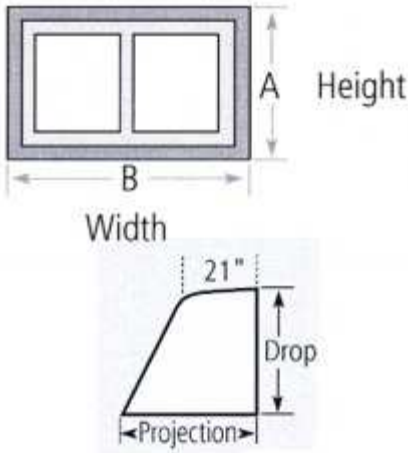

How to Measure... for the Series 4700 fabric casement window awning

Awnings make a better home. Add window awning kits for shade, or door canopy kits for all weather protection. Retractable patio awnings for sun protection on your backyard deck. Trust us for quality products at discounted prices.

Step-1: Using the chart below choose DROP & PROJECTION that

best suits your needs. This will determine how far down the window the awning will come. The DROP associated with the "Window Height" (A) is only a suggestion. You may choose any of the drops within the table you wish. Casement awnings require a minimum of 6" above the window for mounting. Windows opening more than 18" will require additional mounting space.

Step-2: Measure outside of window casing - edge to edge (B). If you mount the awning on the window casing (frame), this measurement is what you need. If you wish to mount the awning on the house wall then you need to add, at least, 1-1/2" on to each side to determine the final measurement. Awnings **cannot** be mounted on shutters.

Step-3: Select a fabric that best compliments your home, from our selection of over 50 fabric choices - The complete line of Sunbrella fabrics is open to you. All we need is a name and number of the fabric you would like. All fabric awning framework is in Bronze finish.

Note: Get the width you need going up in 1" increments.

Awning Model #	6	7	8	9
For Window Heights of:	46"	56"	66"	76"
Projection	30"	32"	35"	38"
Drop Approx.	25"	31"	37"	40"

Step-4: To Order - Call 1-800-922-4760 with the following information

	Step-1	Step-2	Step-3	
Quantity	Series 4700 Window Awning Model#	Awning Width	Fabric Number	Fabric Name

Obtaining necessary permits is the sole responsibility of purchaser. Customers agree to hold ScreenHouses Unlimited and manufacturer free of any liability for improper installation, maintenance and repair.

All Prices in Canadian Dollars. Delivery to major centres in Canada is included! No Extra Charges! No Silly Fees! Only applicable taxes are extra.

We accept VISA, MasterCard and PayPal payments OR get a 5% discount by sending a Certified Cheque. Please note special or custom orders not returnable.

**For Information or to order
CALL (800) 922-4760**