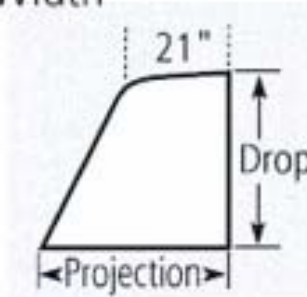

Step 3: Select a fabric that best compliments your home, from our selection of over 50 fabric choices. The complete line of Sunbrella fabrics is open to you. All we need is a name and number of the fabric you would like. All fabric awning framework is in Bronze finish.

Series 4300 & 4700 Awning Models	Model 6	Model 7	Model 8	Model 9
For Window Heights of:	46"	56"	66"	76"
Drop Approx.	25"	31"	37"	40"
Projection	30"	32"	35"	38"

Note: Special Orders in Custom widths up to 84", in one piece, in 1" increments are available. **Call 1-800-922-4760 for pricing on special sizes**

Obtaining necessary permits is the sole responsibility of purchaser. Customers agree to hold ScreenHouses Unlimited and manufacturer free of any liability for improper installation, maintenance and repair.

All Prices in Canadian Dollars. Delivery to major centres in Canada is FREE! No Extra Charges! No Silly Fees! Only applicable taxes are extra.

We accept VISA, MasterCard and PayPal payments OR get a 5% discount by sending a Certified Cheque. Please note special or custom orders not returnable.

**For Information or to order
CALL (800) 922-4760**