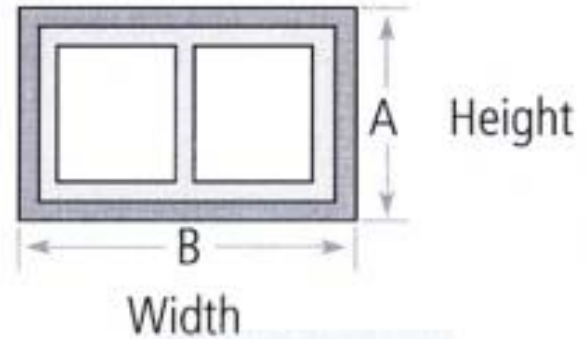

How to Measure

Series 4300 & 4700 Fabric Casement Window Awnings

Series 4300 and 4700 Window Awnings are shipped partially assembled with all necessary hardware for quick and easy installation complete instructions included.

Step 1: Using chart below, Choose the DROP that best suits your needs. This will determine how far down the window the awning will come. The DROP associated with the "Window Height" (A) is only a suggestion. You may choose any **of the drops within the table** you wish. Casement awnings require a minimum of 6" above the window for mounting. Windows opening more than 18" will require additional mounting space.

Step 2: Measure outside of window casing - edge to edge (B). If you mount the awning on the window casing (frame), this measurement is what you need. If you wish to mount the awning on the house wall then you need to add, at least, 1.5" on to each side to determine the final measurement. Awnings **cannot** be mounted on shutters.