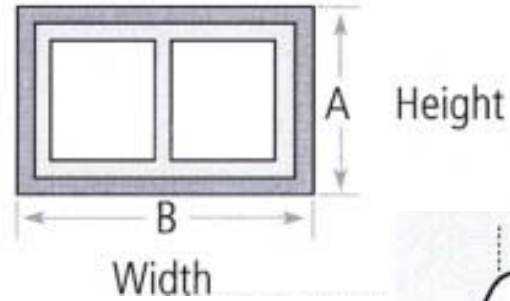

Step 1: Using chart below, Choose the DROP that best suits your needs. This will determine how far down the window the awning will come. The DROP associated with the "Window Height" (A) is only a suggestion. You may choose any **of the drops within the table** you wish. Casement awnings require a minimum of 6" above the window for mounting. Windows opening more than 18" will require additional mounting space.

Step 2: Measure outside of window casing - edge to edge (B). If you mount the awning on the window casing (frame), this measurement is what you need. If you wish to mount the awning on the house wall then you need to add, at least, 1.5" on to each side to determine the final measurement. Awnings **cannot** be mounted on shutters.

Step 3: Color and Pattern Choices - Select color and pattern that best compliments your home, from our selection.

- a. Canopies are available in solid or stripped pattern (No additional cost).
- b. Series 4500 Sidewings are available in solid color only.
- c. Undersides of all aluminum canopies are white only.

Note: Special Orders in Custom widths up to 84", in one piece, in 1" increments are available. **Call 1-800-922-4760 for pricing on special sizes.**

Obtaining necessary permits is the sole responsibility of purchaser. Customers agree to hold ScreenHouses Unlimited and manufacturer free of any liability for improper installation, maintenance and repair.

Series 4100 and 4500 Window Awnings are shipped partially assembled with all necessary hardware for quick and easy installation complete instructions included.