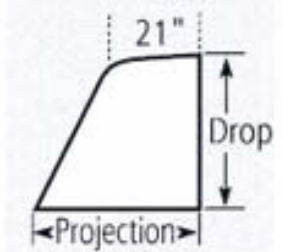

Step 1: Using chart below, Choose the DROP that best suits your needs. This will determine how far down the window the awning will come. The DROP associated with the "Window Height" (A) is only a suggestion. You may choose any **of the drops within the table** you wish. Casement awnings require a minimum of 6" above the window for mounting. Windows opening more than 18" will require additional mounting space.

Step 2: Measure outside of window casing - edge to edge (B). If you mount the awning on the window casing (frame), this measurement is what you need. If you wish to mount the awning on the house wall then you need to add, at least, 1.5" on to each side to determine the final measurement. Awnings **cannot** be mounted on shutters.

Step 3: Color and Pattern Choices - Select color and pattern that best compliments your home, from our selection.

- a. Canopies are available in solid or stripped pattern (No additional cost).
- b. Series 4500 Sidewings are available in solid color only.
- c. Undersides of all aluminum canopies are white only.

Note: Special Orders in Custom widths up to 84", in one piece, in 1" increments are available. **Call 1-800-922-4760 for pricing on special sizes.**

Obtaining necessary permits is the sole responsibility of purchaser. Customers agree to hold ScreenHouses Unlimited and manufacturer free of any liability for improper installation, maintenance and repair.

Series 4100 and 4500 Window Awnings are shipped partially assembled with all necessary hardware for quick and easy installation complete instructions included.