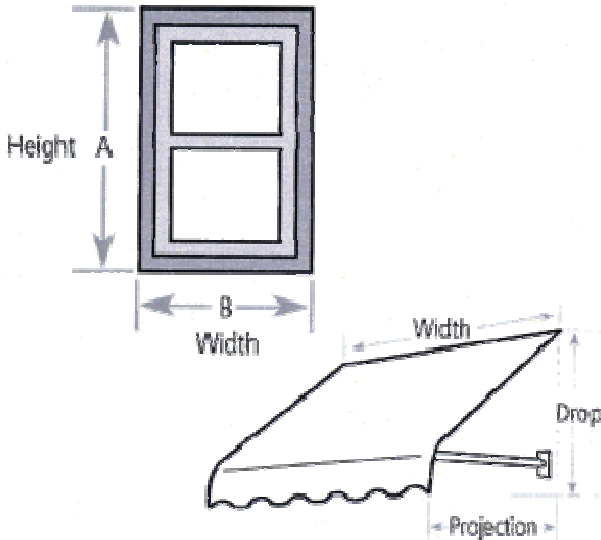

	Series #3300 Fabric Window Awning				
	Model #4	Model #5	Model #6	Model #7	Model #8
<b>Projection - -</b>	<b>15"</b>	<b>18"</b>	<b>24"</b>	<b>28"</b>	<b>32"</b>
<b>Drop - -</b>	<b>20"</b>	<b>23"</b>	<b>28"</b>	<b>32"</b>	<b>37"</b>
<b>Frame Width</b>	<b>(\$ CAN</b>	<b>(\$ CAN</b>	<b>(\$ CAN</b>	<b>(\$ CAN</b>	<b>(\$ CAN</b>
<b>24" - 36"</b>	\$185.00	\$191.25	\$197.50	\$203.75	\$233.75
<b>42"</b>	\$200.00	\$206.25	\$212.50	\$218.75	\$247.50
<b>48"</b>	\$215.00	\$221.25	\$227.50	\$233.75	\$262.50
<b>54"</b>	\$228.75	\$235.00	\$241.25	\$247.50	\$277.50
<b>60"</b>	\$243.75	\$250.00	\$256.25	\$262.50	\$291.25
<b>66"</b>	\$258.75	\$265.00	\$271.25	\$277.50	\$306.25
<b>72"</b>	\$272.50	\$278.75	\$285.00	\$291.25	\$320.00
<b>78"</b>	\$287.50	\$293.75	\$300.00	\$306.25	\$335.00
<b>84"</b>	\$301.25	\$307.50	\$313.75	\$320.00	\$350.00
<b>90"</b>	\$418.75	\$426.25	\$432.50	\$438.75	\$471.25
<b>96"</b>	\$447.50	\$453.75	\$461.25	\$467.50	\$502.50
<b>102"</b>	\$475.00	\$482.50	\$490.00	\$496.25	\$533.75

**Step-1:** Choose the DROP & PROJECTION, using chart below, that best suits your needs. This will determine how far down the window the awning will come. The DROP associated with the "Window Height" (A) is only a suggestion. You may choose any **of the drops within the table** you wish.