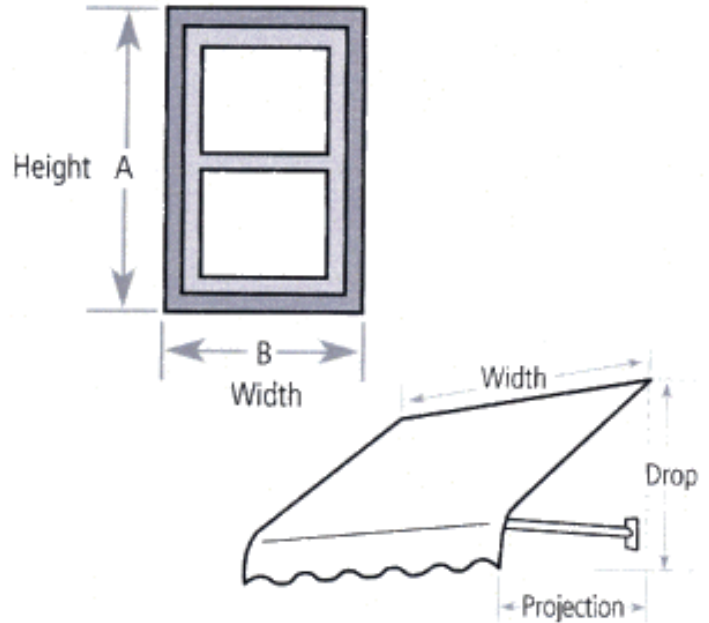

How to Measure

**Series 3300 & 3700
Fabric Window Awnings**

Series 3300 and 3700 Window Awnings are shipped partially assembled with all necessary hardware for quick and easy installation complete instructions included.

Step 1: Using chart below, Choose the DROP that best suits your needs. This will determine how far down the window the awning will come. The DROP associated with the "Window Height" (A) is only a suggestion. You may choose any of the drops within the table you wish.

Step 2: Measure outside of window casing - edge to edge (B). If you mount the awning on the window casing (frame), this measurement is what you need. If you wish to mount the awning on the house wall then you need to add, at least, 1-1/2" on to each side to determine the final measurement. Awnings cannot be mounted on shutters.

Step 3: Select a fabric that best compliments your home, from our selection of over 50 fabric choices. The complete line of Sunbrella fabrics is open to you. All we need is a name and number of the fabric you would like.

Note: Special Orders in Custom widths up to 84", in one piece, in 1" increments are available. Call 1-800-922-4760 for pricing on special sizes

Series 3300 & 3700 Awning Models	Model 4	Model 5	Model 6	Model 7	Model 8
For Window Heights of:	36"	46"	56"	66"	76"
Projection	15"	18"	24"	28"	32"
Drop Approx.	20"	23"	28"	32"	37"

Obtaining necessary permits is the sole responsibility of purchaser. Customers agree to hold ScreenHouses Unlimited and manufacturer free of any liability for improper installation, maintenance and repair.

All Prices in Canadian Dollars. Delivery to major centres in Canada is FREE! No Extra Charges! No Silly Fees! Only applicable taxes are extra.

We accept VISA, MasterCard and PayPal payments OR get a 5% discount by sending a Certified Cheque. Please note special or custom orders not returnable.

**For Information or to order
CALL (800) 922-4760**