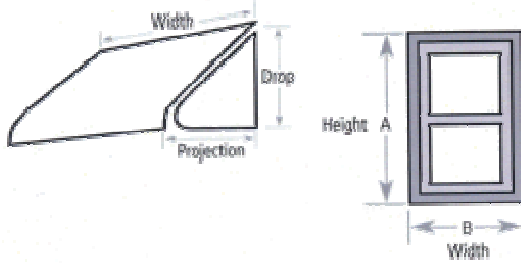

How to Measure... for the Series 3100 Aluminum Window Awning

Aluminum Window Awnings make a better home. After you install your window awning, add a door canopy kits for shade, or retractable awning kits for sun protection. Window Awnings offer great sun protection or protection from the elements for any window on the home. Trust us for quality products at discounted prices.

Step-1: Choose the DROP & PROJECTION, using chart below, that best suits your needs. This will determine how far down the window the awning will come. The DROP associated with the "Window Height" (A) is only a suggestion. You may choose any of the drops within the table you wish.

Step-2: Measure outside of window casing - edge to edge (B). If you mount the awning on the window casing (frame), this measurement is what you need. If you wish to mount the awning on the house wall then you need to add, at least, 1-1/2" on to each side to determine the final measurement. Awnings **cannot** be mounted on shutters.

Step-3: Color and Pattern Choices: [Select color](#) & pattern that best compliments your home, from our selection.

1. Available in solid or stripped pattern (No additional cost)
2. Sides are available in solid color only (Series 3500)
3. Undersides of all aluminum canopies are white only