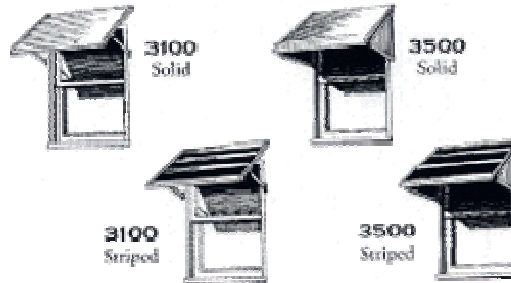

Note: Get the width you need going up in 1" increments.

Awning Model #	4	5	6	7	8
For Window Heights of:	36"	46"	56"	66"	76"
Projection	16"	20"	24"	28"	33"
Drop Approx.	20"	24"	28"	32"	37"

Step-4: To Order - Call 1-800-922-4760 with the following information

	Step-1	Step-2	Step-3		
Quantity	Series 3100 Window Awning Model#	Awning Width	Base Colour	Accent Colour	Side-wing Colour

Obtaining necessary permits is the sole responsibility of purchaser. Customers agree to hold ScreenHouses Unlimited and manufacturer free of any liability for improper installation, maintenance and repair.

All Prices in Canadian Dollars. Delivery to major centres in Canada is FREE! No Extra Charges! No Silly Fees! Only applicable taxes are extra.

We accept VISA, MasterCard and PayPal payments
OR get a 5% discount by sending a Certified Cheque.
Please note special or custom orders not returnable.

**For Information or to order
CALL (800) 922-4760**