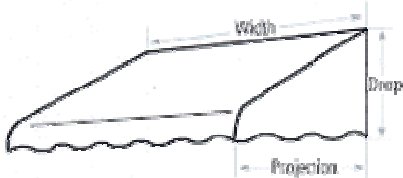

How to Measure... for the Series 2700 Fabric Door Canopy

Door canopies make a better home. After you install your fabric door canopy or aluminum door canopy, add window awning kits for shade, or retractable awning kits for sun protection. Door canopies offer great sun protection or protection from the elements for any entranceway. Trust us for quality products at discounted prices.

Step - 1 Choose the combination of DROP & PROJECTION, using the chart below, that best suits your needs. If you are mounting over an out-swinging door, then choose at least a model # 7.

Step - 2 Measure outside of door casing - edge to edge. Add at least 2" to 5" on each side of door for proper appearance. Make certain that any light fixtures are not in the way of installation.

Step - 3 Measure from the top of the door (B) to determine available space for mounting. The fabric door canopy is made to require a STANDARD height above the door of 13" (B)