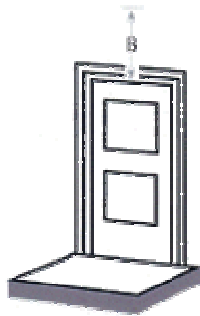

Note: Get the width you need...all widths available in 1" increments.

Canopy Model #	4	5	6	7	8
Projection	24"	30"	36"	41"	47"
Standard Sides require 13" mounting Space (B)					
Drop Approx.	12"	13"	15"	17"	19"

Step-4: Color and Pattern Choices:

Select a fabric that best compliments your home, from our selection of over 45 fabric choices. The complete line of Sunbrella fabrics is open to you. All we need is a name and number of the fabric you would like.

Step-5: To Order - Call 1-800-922-4760 with the following information

	Step-1	Step-2	Step-3	
Quantity	Series 2700 Door Canopy Model#	Canopy Width	Fabric Number	Fabric Name

We accept VISA, MasterCard and PayPal payments
OR get a 5% discount by sending a Certified Cheque.
Please note special or custom orders not returnable.

All Prices in Canadian Dollars. Delivery to major centres in Canada is included! No Extra Charges! No Silly Fees! Only applicable taxes are extra.